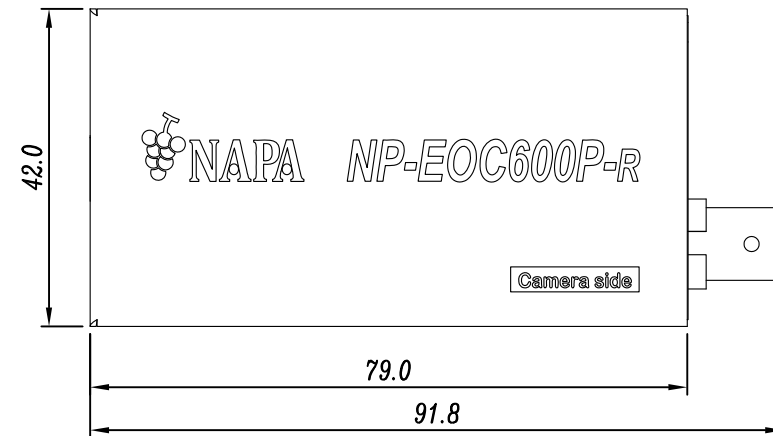

NAPA NP-EOC600P-T
Network side

NAPA NP-EOC600P-R
Camera side