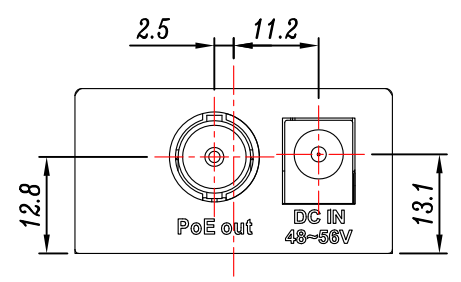

NAPA NP-EOC600P-T
Network side

NAPA NP-EOC600P-R
Camera side